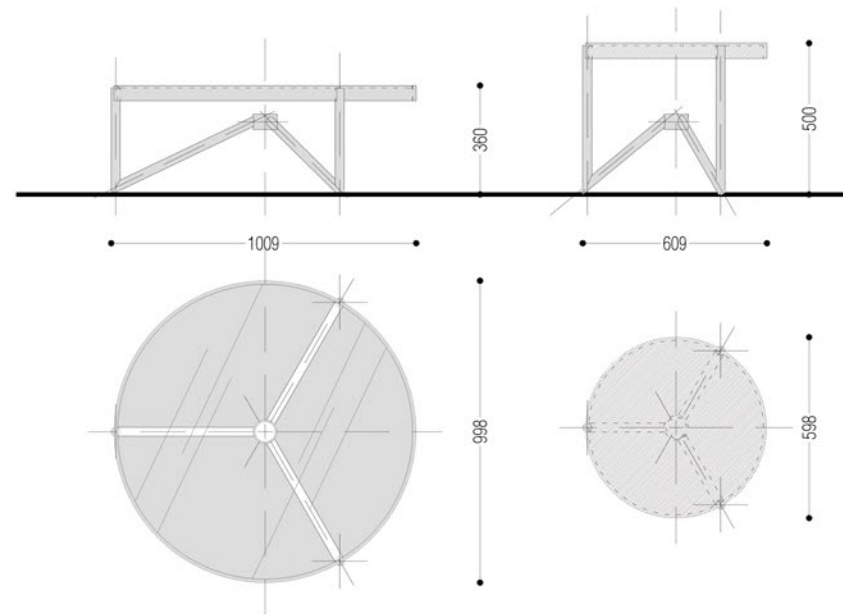

crcl 1/2

Nasze okrągłe stoliki z kolekcji Crcl to stalowa konstrukcja z blatem pełnym w wykończeniu fornir lub lakier albo z blatem szklanym. Występują w dwóch wymiarach blatu i dwóch wysokościach, pozwalając na zastosowanie ich w różnych sytuacjach przestrzennych. Znakomicie sprawdzają się także użyte jako zestaw.

Our round coffee tables from the Crcl collection are a steel structure with a tabletop in veneer or colour laquered finish or with a glass tabletop. They come in two dimensions and two heights, allowing their use in various spatial situations. Also used as a set are great.