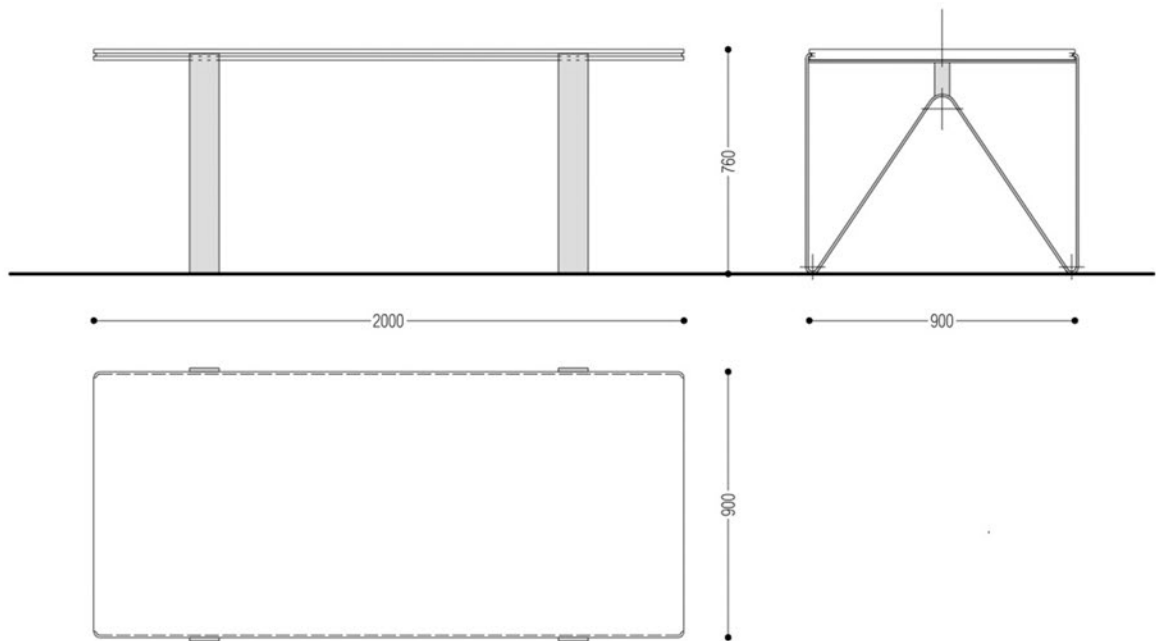

tabbb

recommendation
for the competition